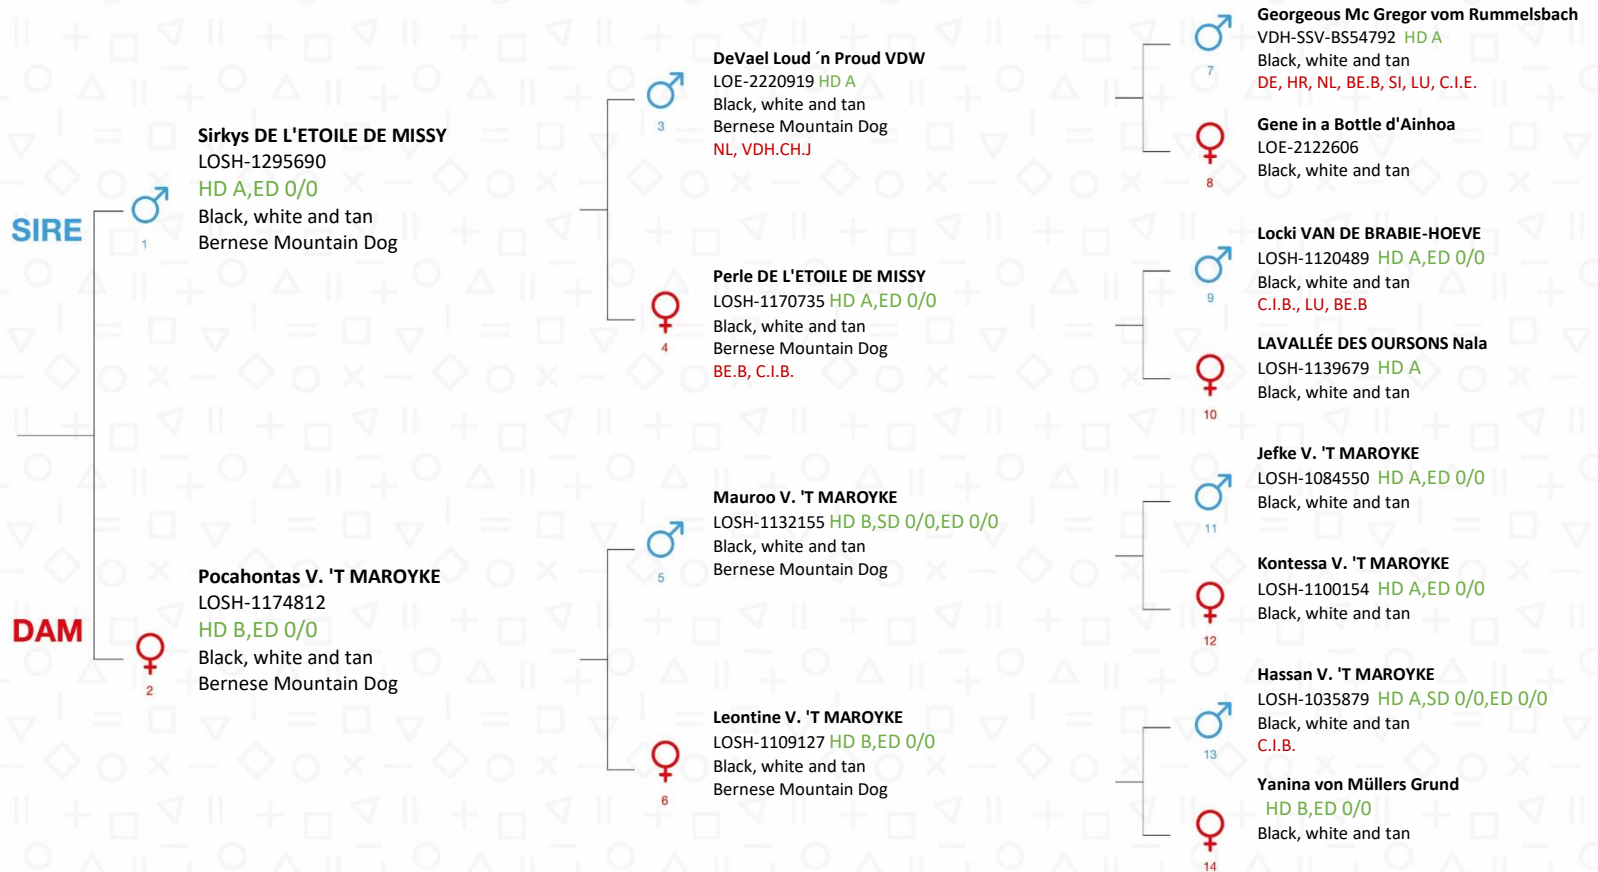

Uca DE L'ETOILE DE MISSY

LOSH : 01342958

Breed: Bernese Mountain Dog
 Microchip:
 Color: Black, white and tan
 Sex: Male
 Date of birth: 07/11/2021
 Breeder(s): Ghysels
 Johan, Stroobant Veronique

Owner(s)

Jonckeere Henk 71 Noordstraat, 8211
 AARTRIJKE, Belgium

Nature of tail at birth

FULL

Health test(s) of the dog

Certified as accurate on 09/02/2022

Mrs. Viviane Boesmans
 President of the "Belgian Royal Canine Society"