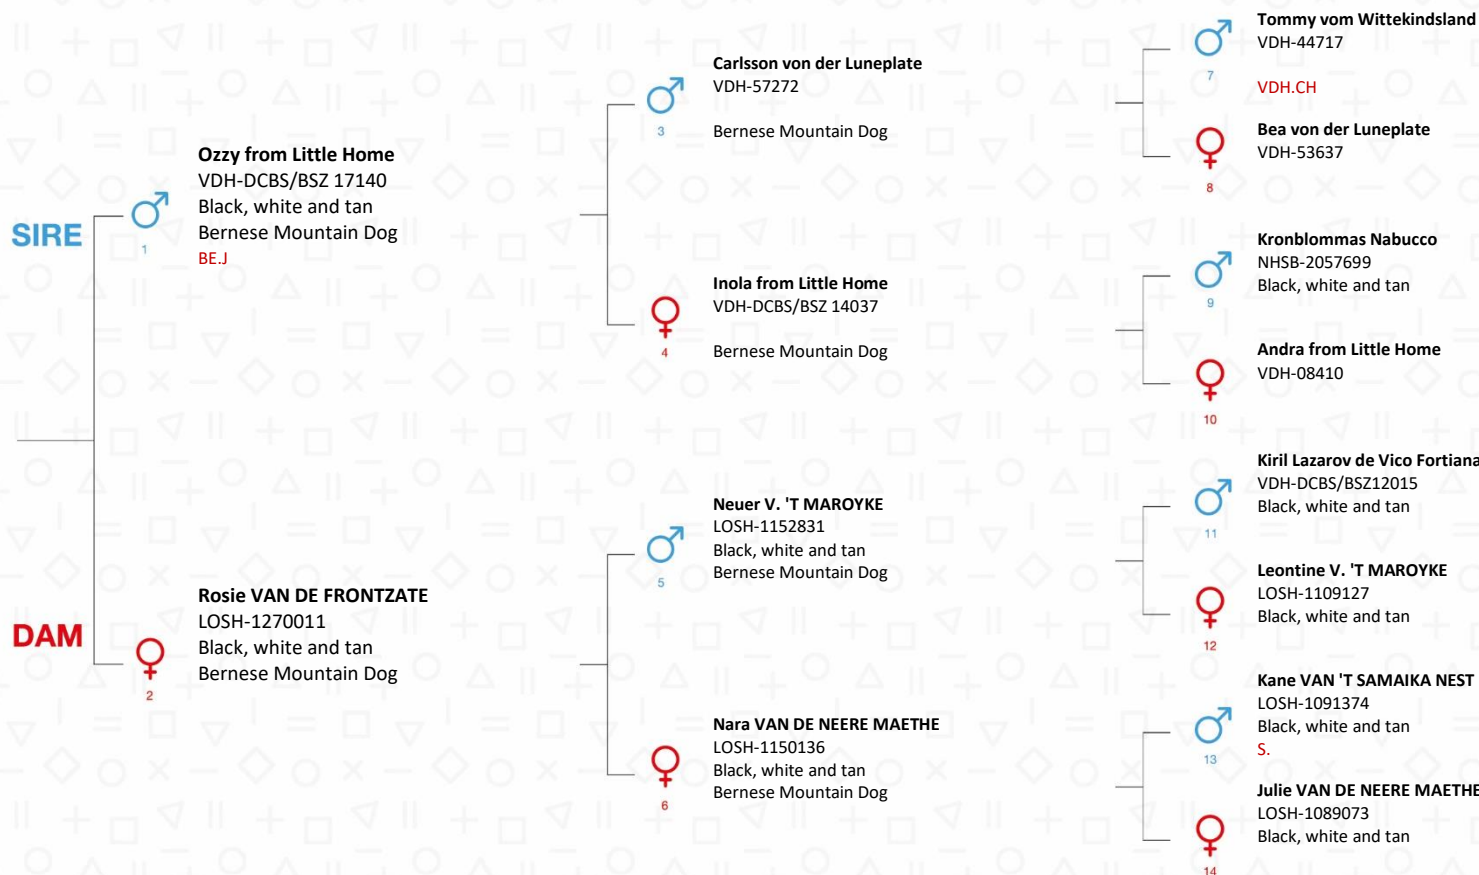

# Una van HET VLOETEMHOF

LOSH : 01324960

Breed: Bernese Mountain Dog  
Microchip: 981100004800734  
Color: Black, white and tan  
Sex: Female  
Date of birth: 15/02/2021  
Breeder(s): Jonckheere Henk

## Nature of tail at birth

FULL