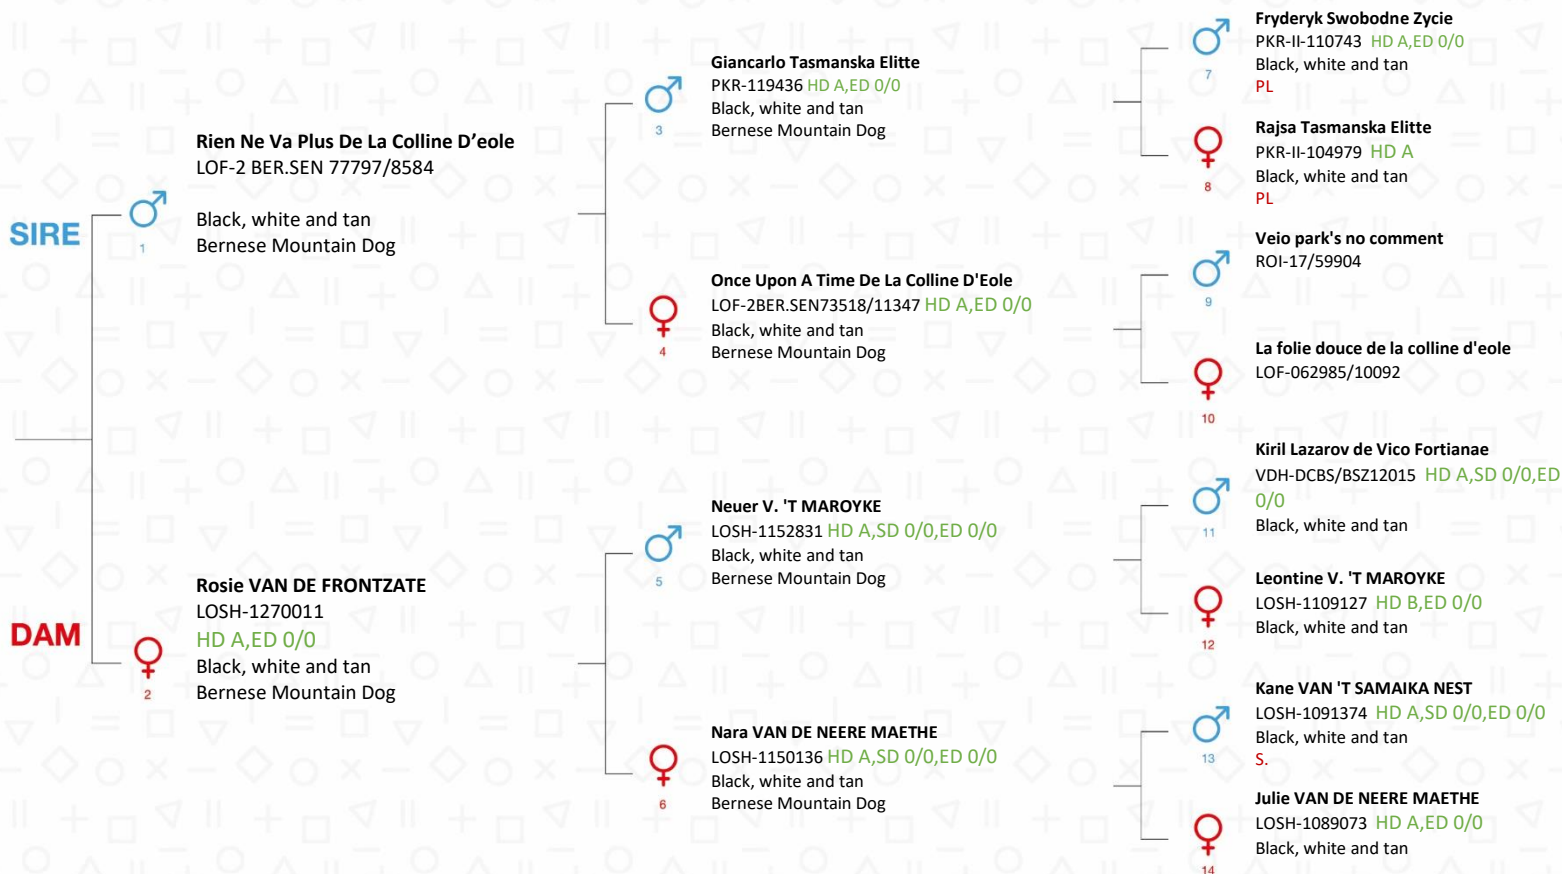

**Xssi van HET
VLOETEMHOF**
LOSH : **01385003**

Breed: Bernese Mountain Dog
Microchip: 981100006098515
Color: Black, white and tan
Sex: Female
Date of birth: 08/04/2024
Breeder(s): Jonckheere
Henk,Franssens Sharon

Owner(s)

Jonckheere Henk 71 Noordstraat, 8211
AARTRUIKE, Belgium

Nature of tail at birth

FULL

Health test(s) of the dog

Certified as accurate on 12/06/2024

Mrs. Viviane Boesmans
President of the "Belgian Royal Canine Society"